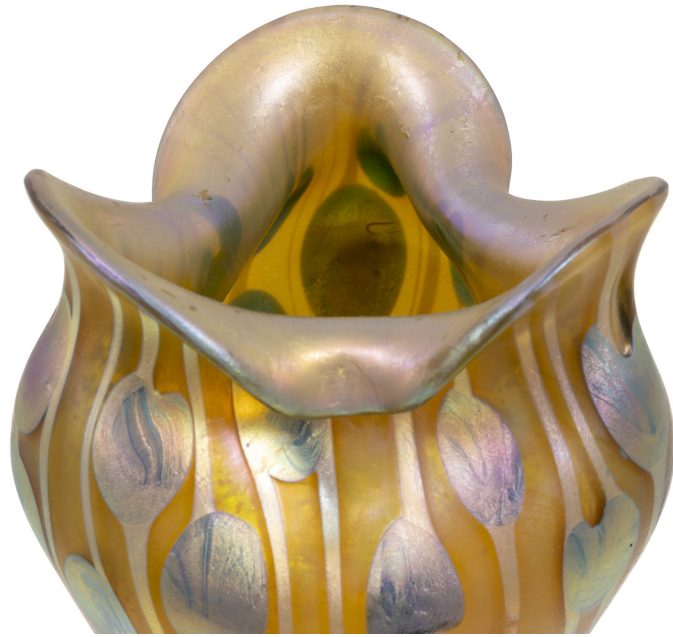

## VASE LOETZ UNIDENTIFIED DECORATION CA. 1901

**€18.000,00**

Vase, Johann Loetz Witwe, probably for E. Bakalowits  
Söhne unidentified decoration, ca. 1901, signed.  
Originates from the Clausen collection

---

This elegantly curved vase with its luminous gold shimmering decoration gives it a fascinating appearance. The applied dots evoke images of water lilies, whose color spectrum ranges from silver-yellow to violet and blue depending on the incidence of light. The vertically drawn silver-blue threads emphasize the presence and size of the 31 cm high body of the vase.

The iridescent decoration is accentuated particularly by the organically curved basic form with its triple folded and expressively curved mouth. It allows us to experience the beauty of the vase's silver-yellow interior even from a distance.

This exquisite work of art glass is destined for a true Art Nouveau heart.

KOLHAMMER

KOLHAMMER

KOLHAMMER

KOLHAMMER

KOLHAMMER