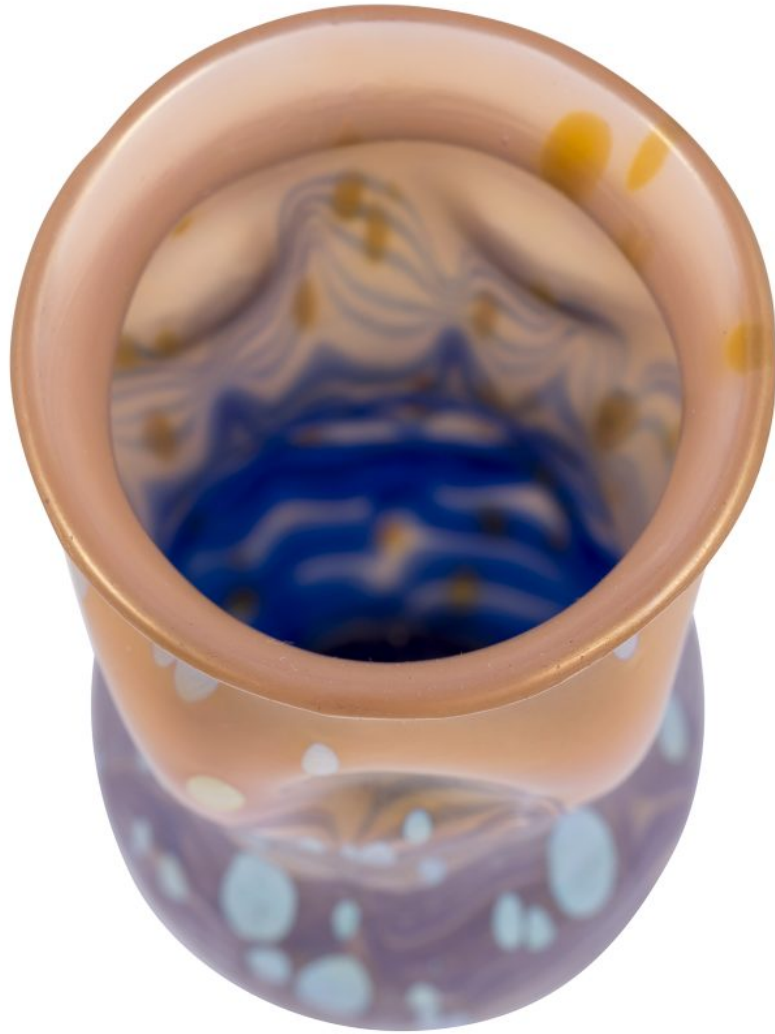

F			I
L	⊖	R	A
	—		N

KOLHAMMER