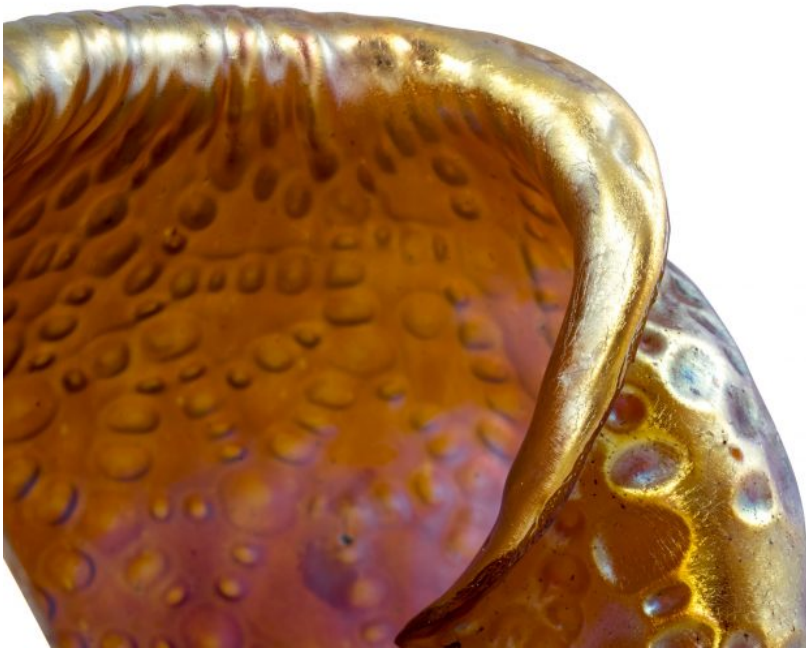

LOETZ CONCH SHELL VASE DIASPORA DECORATION CA 1902

€3.600,00

Conch shell vase, Johann Loetz Witwe, Diaspora
decoration, ca. 1902

This fantastically preserved example of a conch shell vase with plastic leaf overlays made of colorless glass is part of the production series of the glassworks Loetz created around 1902. The 11" tall vase with a "Diaspora" decoration will make many a collector's heart beat faster. The obvious quality of the decoration as well as the execution of the shape are almost in aesthetic competition with each other. The "Candia"-yellow ground of the glass, which makes the vase shine in a golden glow, the changing of colors in contrasting blue and silver tones, the sweepingly applied leaves, reminiscent of dancing sea grass – all these impressions embody the pure aesthetic pleasure of Jugendstil glass.