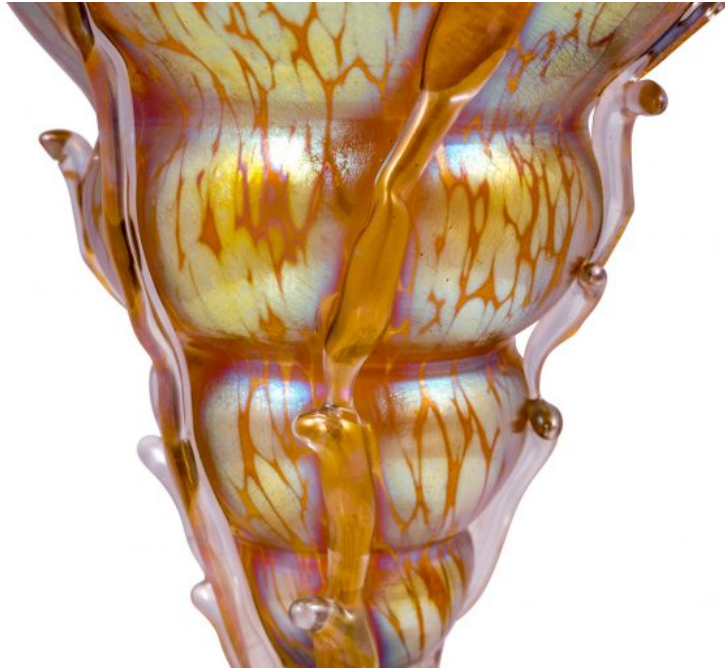

LOETZ CONCH SHELL VASE CANDIA PAPILLON CA. 1900

€3.100,00

Conch shell vase, Johann Loetz Witwe, Dekor Candia
Papillon, um 1900

The extravagant Candia Papillon decor lends a special brilliance to the shell shape of this collectible. The iridescent quality of this decoration not only encompasses the outside of the intricately applied silver crumbled dots, but extends into the interior of the glass shell. A characteristic of this scroll vase, therefore, is that the iridescent colors on a candia-yellow ground offer a new aesthetic experience full of brilliance and luminosity from every angle.

However, the decor is not the sole highlight of this artistic vase. The shape alone is capable of outshining so many other vases. The freehand applied and exquisitely crafted coral branches, evoke associations with the water of crashing ocean waves. Whether as a single piece or part of a series, this vase will find its rightful place in any glass collection.